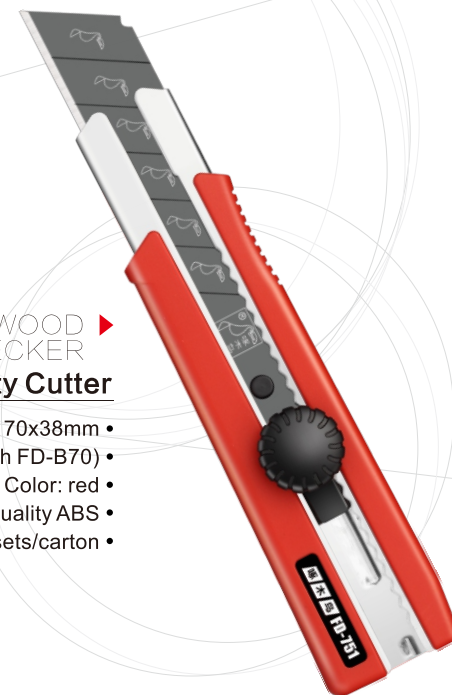

NEW WOOD PECKER ▶

FD-751/25mm Extra Heavy Duty Cutter

- Cutter Size: 170x38mm
- Blade Size: 0.7x25x125mm(suggested match FD-B70)
- Cutter Color: red
- Cutter Material: High Quality ABS
- Packing Quantity: 10sets/box 120sets/carton