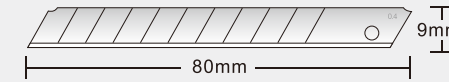

Angle :60° Length : 80mm
Seg Width:6mm Thickness:0.4mm