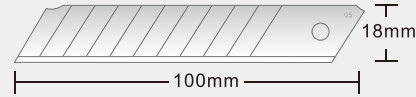

FD-N50

10pcs/pack 120packs/carton

18 mm

Sk2

Angle :60° Length : 100mm
Seg Width:7mm Thickness:0.5mm

FD-N50A

10pcs/pack 120packs/carton

18 mm

Sk2

Angle :30° Length : 86mm
Seg Width:8.2mm Thickness:0.5mm

FD-B50

10pcs/pack 120packs/carton

18 mm

SK2H

Angle :60° Length : 100mm
Seg Width:7mm Thickness:0.5mm

FD-B50A

10pcs/pack 120packs/carton

18 mm

SK2H

Angle :30° Length : 86mm
Seg Width:8.2mm Thickness:0.5mm

FD-09A

10pcs/pack 120packs/carton

18 mm

Sk5

Angle :30° Length : 86mm
Seg Width:8.2mm Thickness:0.5mm

FD-09S

10pcs/pack 120packs/carton

18 mm

Stainless

Angle :60° Length : 100mm
Seg Width:7mm Thickness:0.5mm