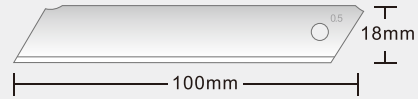

10pcs/pack 120packs/carton

18 mm

Stainless

Angle :60° Length : 100mm
Seg Width:7mm Thickness:0.5mm

FD-09N

10pcs/pack 120packs/carton

18 mm

Sk2