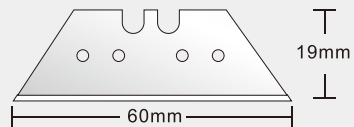

Upper Length:32.7mm
Lower Length:60mm
Height:19mm Thickness:0.65mm

FD-503B

10pcs/pack 200packs/carton

19 mm

SK2H

Upper Length:32.7mm
Lower Length:60mm
Height:19mm Thickness:0.65mm

FD-504

10pcs/pack 200packs/carton