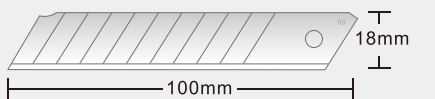

FD-N50

10pcs/pack 120packs/carton

18 mm

Sk2

Angle :60° Length : 100mm
Seg Width:7mm Thickness:0.5mm

FD-N50A

10pcs/pack 120packs/carton

18 mm

Sk2

Angle :30° Length : 86mm
Seg Width:8.2mm Thickness:0.5mm

FD-B50

10pcs/pack 120packs/carton

18 mm

SK2H

Angle :60° Length : 100mm
Seg Width:7mm Thickness:0.5mm

FD-B50A

10pcs/pack 120packs/carton

18 mm

SK2H

Angle :30° Length : 86mm
Seg Width:8.2mm Thickness:0.5mm

FD-09A

10pcs/pack 120packs/carton

18 mm

Sk5

Angle :30° Length : 86mm
Seg Width:8.2mm Thickness:0.5mm

FD-09S

10pcs/pack 120packs/carton

18 mm

Stainless

Angle :60° Length : 100mm
Seg Width:7mm Thickness:0.5mm