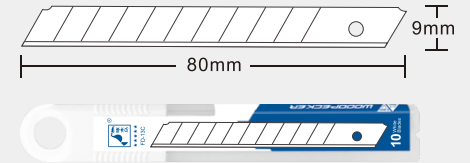

FD-13C

10pcs/pack 120packs/carton

Angle :60° Length : 80mm
Seg Width:5mm Thickness:0.5mm