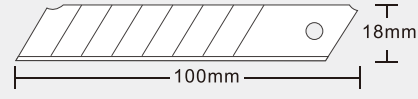

Angle :60° Length : 100mm
Seg Width:10mm Thickness:0.65mm