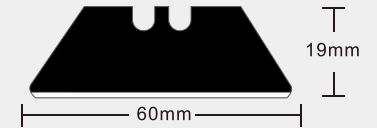

Upper Length:32.7mm
Lower Length:60mm
Height:19mm Thickness:0.6mm