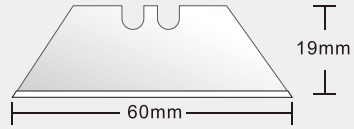

Angle :60° Length : 125mm
Seg Width:14mm Thickness:0.7mm

FD-26C

10pcs/pack 120packs/carton

25 mm

Ceramic

Angle :60° Length : 125mm
Seg Width:14mm Thickness:0.7mm

FD-26N

10pcs/pack 120packs/carton

FD-501

10pcs/pack 200packs/carton

19 mm

Sk2

Upper Length:32.7mm
Lower Length:60mm
Height:19mm Thickness:0.6mm

FD-501B

10pcs/pack 200packs/carton

19 mm