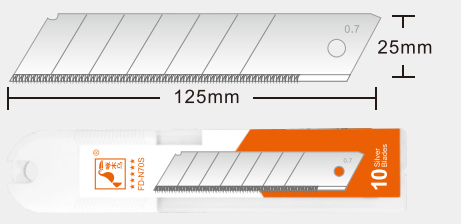

Angle :60° Length : 125mm
Seg Width:14mm Thickness:0.7mm

FD-26C

10pcs/pack 120packs/carton

25 mm

Ceramic

Angle :60° Length : 125mm
Seg Width:14mm Thickness:0.7mm

FD-26N

10pcs/pack 120packs/carton

25 mm

Sk2

Angle :60° Length : 125mm
Thickness:0.7mm

FD-N70S

10pcs/pack 120packs/carton

25 mm

Sk2

Angle :60° Length : 125mm
Seg Width:14mm Thickness:0.7mm

FD-501

10pcs/pack 200packs/carton

19 mm

Sk2

Upper Length:32.7mm
Lower Length:60mm
Height:19mm Thickness:0.6mm

FD-501B

10pcs/pack 200packs/carton

19 mm