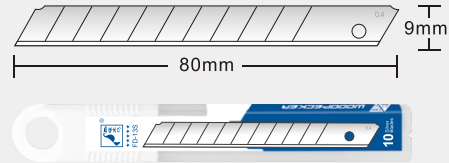

10pcs/pack 120packs/carton

9 mm

SK2H

Angle :30° Length : 73mm
Seg Width:8mm Thickness:0.4mm

FD-13S

10pcs/pack 120packs/carton

Angle :60° Length : 80mm
Seg Width:6mm Thickness:0.4mm

FD-13C