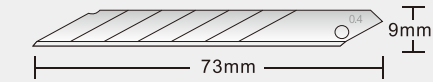

Sk2

Angle :30° Length : 73mm
Seg Width:8mm Thickness:0.4mm

FD-B40

10pcs/pack 120packs/carton

9 mm

SK2H

Angle :60° Length : 80mm
Seg Width:6mm Thickness:0.4mm

FD-B40A