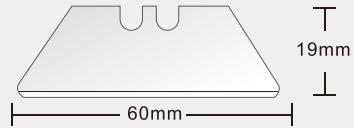

SK2H

Upper Length:32.7mm
Lower Length:60mm
Height:19mm Thickness:0.6mm

FD-502

10pcs/pack 200packs/carton

19 mm

Sk2

Upper Length:32.7mm
Lower Length:60mm
Height:19mm Thickness:0.6mm

FD-502B