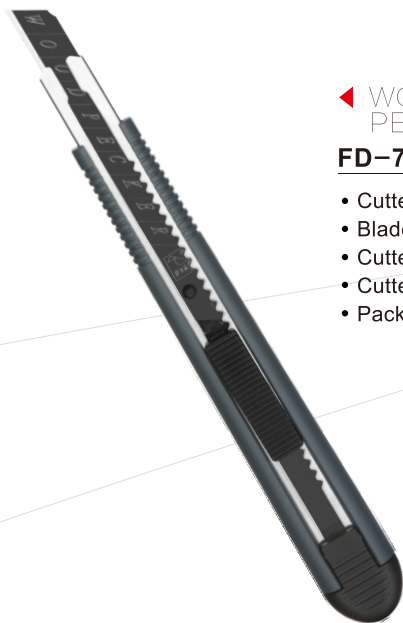

WOOD PECKER **NEW**

FD-705/9mm Standard Cutter

- Cutter Size: 148x19mm
- Blade Size: 0.4x9x80mm(suggested match FD-B40)
- Cutter Color: yellow,pink,green,blue,black
- Cutter Material: High Quality ABS
- Packing Quantity: 10sets/box 240sets/carton