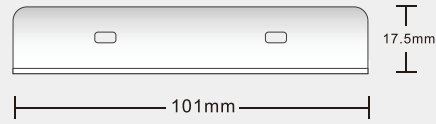

Length :101mm Height:17.5mm
Thickness:0.36mm