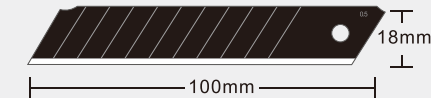

FD-N50

10pcs/pack 120packs/carton

18 mm

Sk2

Angle :60° Length : 100mm
Seg Width:7mm Thickness:0.5mm

FD-N50A

10pcs/pack 120packs/carton

18 mm

Sk2

Angle :30° Length : 86mm
Seg Width:8.2mm Thickness:0.5mm

FD-B50

10pcs/pack 120packs/carton

18 mm

SK2H

Angle :60° Length : 100mm
Seg Width:7mm Thickness:0.5mm

FD-B50A

10pcs/pack 120packs/carton

18 mm

SK2H

Angle :30° Length : 86mm
Seg Width:8.2mm Thickness:0.5mm

FD-09A

10pcs/pack 120packs/carton

18 mm

Sk5

Angle :30° Length : 86mm
Seg Width:8.2mm Thickness:0.5mm

FD-09S

10pcs/pack 120packs/carton

18 mm

Stainless

Angle :60° Length : 100mm
Seg Width:7mm Thickness:0.5mm