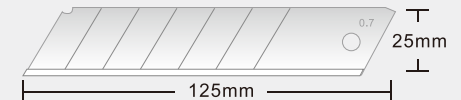

18 mm

Sk2

Angle :60° Length : 100mm
Seg Width:7mm Thickness:0.5mm

FD-26

10pcs/pack 120packs/carton

25 mm

Sk5

Angle :60° Length : 125mm
Seg Width:14mm Thickness:0.7mm