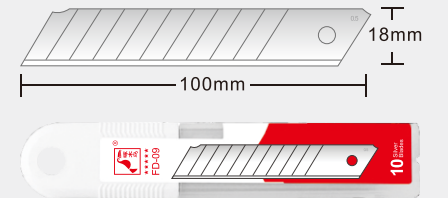

FD-13T

10pcs/pack 120packs/carton

Angle :60° Length : 80mm
Seg Width:6mm Thickness:0.4mm

FD-09

10pcs/pack 120packs/carton

Angle :60° Length : 100mm
Seg Width:7mm Thickness:0.5mm

FD-N50

10pcs/pack 120packs/carton

18 mm

Sk2

Angle :60° Length : 100mm
Seg Width:7mm Thickness:0.5mm

FD-N50A

10pcs/pack 120packs/carton

18 mm

Sk2

Angle :30° Length : 86mm
Seg Width:8.2mm Thickness:0.5mm