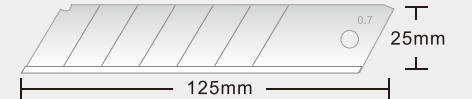

Angle :60° Length : 125mm
Seg Width:14mm Thickness:0.7mm