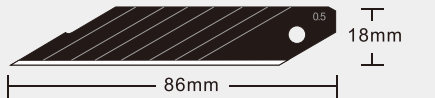

18 mm

Sk2

Angle :60° Length : 100mm
Seg Width:7mm Thickness:0.5mm

FD-N50A

10pcs/pack 120packs/carton

18 mm

Sk2

Angle :30° Length : 86mm
Seg Width:8.2mm Thickness:0.5mm

FD-B50

10pcs/pack 120packs/carton

18 mm

SK2H

Angle :60° Length : 100mm
Seg Width:7mm Thickness:0.5mm

FD-B50A

10pcs/pack 120packs/carton

18 mm

SK2H

Angle :30° Length : 86mm
Seg Width:8.2mm Thickness:0.5mm

FD-09A

10pcs/pack 120packs/carton

18 mm

Sk5

Angle :30° Length : 86mm
Seg Width:8.2mm Thickness:0.5mm

FD-09S