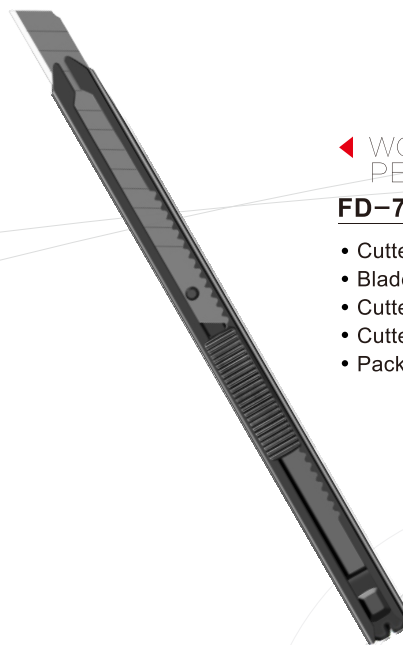

WOOD PECKER **NEW**

FD-707S/9mm Standard Cutter

- Cutter Size: 144x10mm
- Blade Size: 0.4x9x80mm(suggested match FD-B40)
- Cutter Color: black
- Cutter Material: Stainless
- Packing Quantity: 10sets/box 240sets/carton