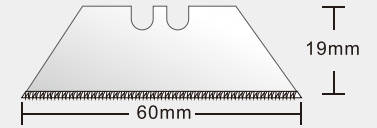

19 mm

Sk2

Upper Length:28mm
Lower Length:52mm
Height:19mm Thickness:0.65mm

FD-507

10pcs/pack 200packs/carton

19 mm

Ceramic

Upper Length:32.7mm
Lower Length:60mm
Height:19mm Thickness:0.65mm

FD-505

10pcs/pack 200packs/carton

19 mm

Sk2

Upper Length:32.7mm
Lower Length:61mm
Height:19mm Thickness:0.65mm

FD-508

10pcs/pack 200packs/carton

19 mm

Sk2

Upper Length:32.7mm
Lower Length:60mm
Height:19mm Thickness:0.6mm

FD-506

10pcs/pack 200packs/carton

19 mm

Sk2

Upper Length:32.7mm
Lower Length:61mm
Height:19mm Thickness:0.65mm

FD-509