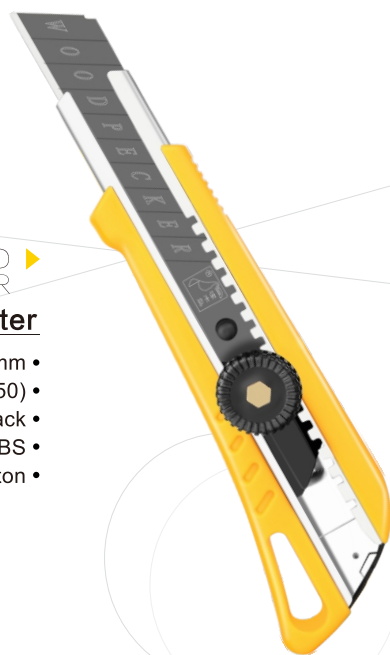

WOOD PECKER

FD-784/18mm Heavy Duty Cutter

- Cutter Size: 158x38mm
- Blade Size: 0.5x18x100mm(suggested match FD-B50)
- Cutter Color: yellow,pink,green,blue,black
- Cutter Material: High Quality ABS
- Packing Quantity: 10sets/box 120sets/carton