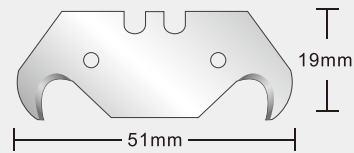

Upper Length:37mm
Lower Length:51mm
Height:19mm Thickness:0.65mm