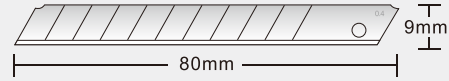

9 mm

Sk5

Angle :60° Length : 80mm
Seg Width:6mm Thickness:0.4mm

FD-13A

10pcs/pack 120packs/carton

9 mm

Sk5

Angle :30° Length : 73mm
Seg Width:8mm Thickness:0.4mm