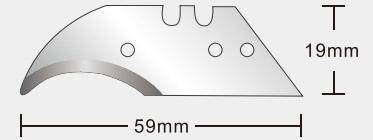

Upper Length:31mm
Lower Length:49mm
Height:19mm Thickness:0.6mm

FD-613

10pcs/pack 200packs/carton

19 mm

Sk2

Upper Length:26.5mm
Lower Length:59mm
Height:19mm Thickness:0.65mm

FD-611

10pcs/pack 200packs/carton