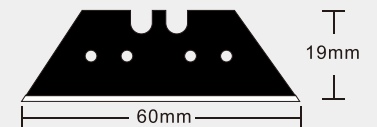

Upper Length:32.7mm
Lower Length:60mm
Height:19mm Thickness:0.65mm

FD-503B

10pcs/pack 200packs/carton

19 mm

SK2H

Upper Length:32.7mm
Lower Length:60mm
Height:19mm Thickness:0.65mm

FD-504

10pcs/pack 200packs/carton

19 mm

Sk2

Upper Length:28mm
Lower Length:52mm
Height:19mm Thickness:0.65mm

FD-507

10pcs/pack 200packs/carton

19 mm

Ceramic

Upper Length:32.7mm
Lower Length:60mm
Height:19mm Thickness:0.65mm