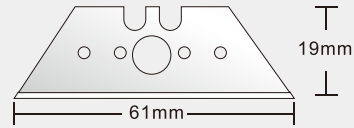

Upper Length:32.7mm
Lower Length:61mm
Height:19mm Thickness:0.65mm