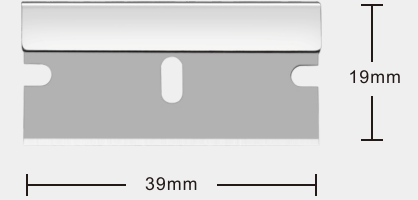

Length :39mm Height:19mm
Thickness:0.25mm