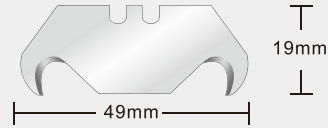

Sk2

Upper Length:32.7mm
Lower Length:60mm
Height:19mm Thickness:0.6mm

FD-506

10pcs/pack 200packs/carton

19 mm

Sk2

Upper Length:32.7mm
Lower Length:61mm
Height:19mm Thickness:0.65mm

FD-509

10pcs/pack 200packs/carton

19 mm

Sk2

Upper Length:32.7mm
Lower Length:60mm
Height:19mm Thickness:0.6mm

FD-610

10pcs/pack 200packs/carton

19 mm

Sk2

Upper Length:31mm
Lower Length:49mm
Height:19mm Thickness:0.6mm

FD-613

10pcs/pack 200packs/carton

19 mm

Sk2

Upper Length:26.5mm
Lower Length:59mm
Height:19mm Thickness:0.65mm

FD-611

10pcs/pack 200packs/carton