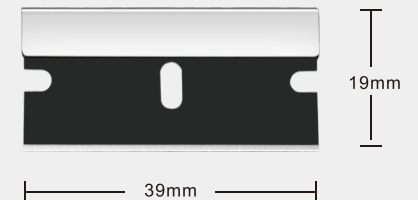

Length :45mm Height:16mm
Thickness:0.6mm

FD-201B

100pcs/double blister 5000pcs/carton

19 mm

SK2H

Length :39mm Height:19mm
Thickness:0.25mm

FD-104

10pcs/pack 200packs/carton