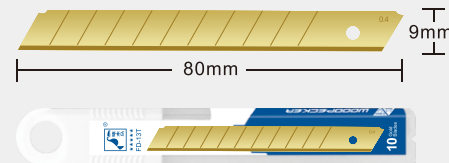

FD-13T

10pcs/pack 120packs/carton

Angle :60° Length : 80mm
Seg Width:6mm Thickness:0.4mm