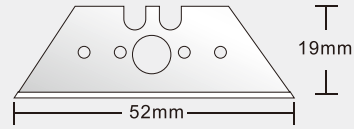

Upper Length:32.7mm
Lower Length:60mm
Height:19mm Thickness:0.65mm

FD-503B

10pcs/pack 200packs/carton

19 mm

SK2H

Upper Length:32.7mm
Lower Length:60mm
Height:19mm Thickness:0.65mm

FD-504

10pcs/pack 200packs/carton

19 mm

Sk2

Upper Length:28mm
Lower Length:52mm
Height:19mm Thickness:0.65mm

FD-507

10pcs/pack 200packs/carton

19 mm

Ceramic

Upper Length:32.7mm
Lower Length:60mm
Height:19mm Thickness:0.65mm