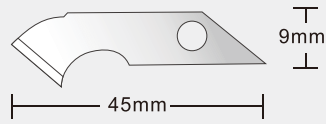

Sk2

Length :40mm Height :8.5mm
Thickness:0.5mm

FD-102

10pcs/pack 200packs/carton

9 mm

Sk2

Length :45mm Height:16mm
Thickness:0.6mm

FD-201