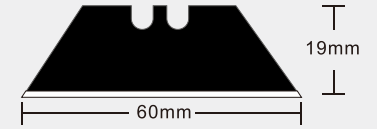

Upper Length:32.7mm
Lower Length:60mm
Height:19mm Thickness:0.6mm