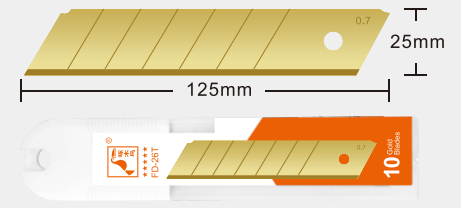

Angle :60° Length : 125mm
Seg Width:14mm Thickness:0.7mm