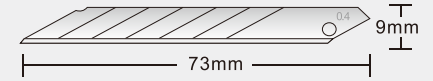

9 mm

Sk5

Angle :60° Length : 80mm
Seg Width:6mm Thickness:0.4mm

FD-13A

10pcs/pack 120packs/carton

9 mm

Sk5

Angle :30° Length : 73mm
Seg Width:8mm Thickness:0.4mm