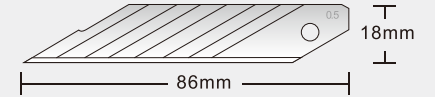

18 mm

Sk2

Angle :60° Length : 100mm
Seg Width:7mm Thickness:0.5mm

FD-N50A

10pcs/pack 120packs/carton

18 mm

Sk2

Angle :30° Length : 86mm
Seg Width:8.2mm Thickness:0.5mm