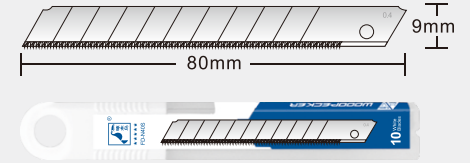

10pcs/pack 120packs/carton

Angle :60° Length : 80mm
Seg Width:5mm Thickness:0.5mm

FD-13N

10pcs/pack 120packs/carton

Angle :60° Length : 80mm
Thickness:0.4mm

FD-N40S

10pcs/pack 120packs/carton

Angle :60° Length : 80mm
Seg Width:5mm Thickness:0.4mm