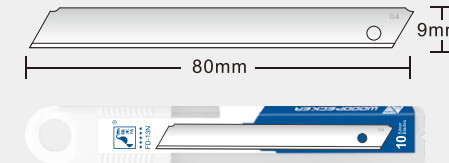

FD-13N

10pcs/pack 120packs/carton

Angle :60° Length : 80mm
Thickness:0.4mm