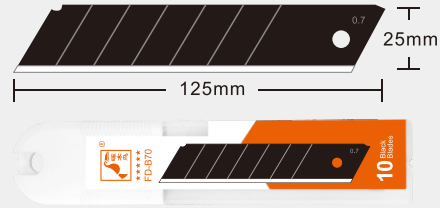

Sk2

Angle :60° Length : 125mm
Seg Width:14mm Thickness:0.7mm

FD-B70

10pcs/pack 120packs/carton

25 mm

SK2H

Angle :60° Length : 125mm
Seg Width:14mm Thickness:0.7mm

FD-26T