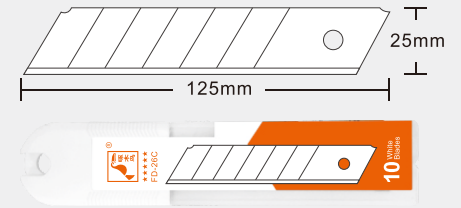

Angle :60° Length : 125mm
Seg Width:14mm Thickness:0.7mm

FD-26C

10pcs/pack 120packs/carton

25 mm

Ceramic

Angle :60° Length : 125mm
Seg Width:14mm Thickness:0.7mm

FD-26N

10pcs/pack 120packs/carton