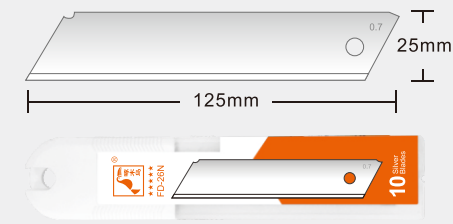

Angle :60° Length : 125mm
Thickness:0.7mm