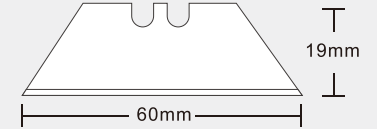

19 mm

Sk2

Upper Length:28mm
Lower Length:52mm
Height:19mm Thickness:0.65mm

FD-507

10pcs/pack 200packs/carton

19 mm

Ceramic

Upper Length:32.7mm
Lower Length:60mm
Height:19mm Thickness:0.65mm