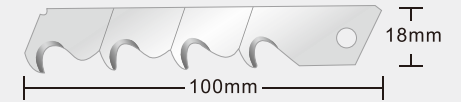

Upper Length:31mm
Lower Length:49mm
Height:19mm Thickness:0.6mm

FD-613

10pcs/pack 200packs/carton

19 mm

Sk2

Upper Length:26.5mm
Lower Length:59mm
Height:19mm Thickness:0.65mm

FD-611

10pcs/pack 200packs/carton

19 mm

Sk2

Upper Length:31mm
Lower Length:49mm
Height:19mm Thickness:0.6mm

FD-614

10pcs/pack 120packs/carton

18 mm

Sk2

Length :100mm Seg width :20mm
Thickness:0.5mm