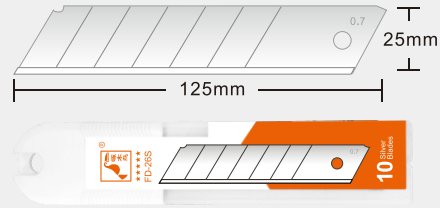

10pcs/pack 120packs/carton

25 mm

Sk2

Angle :60° Length : 125mm
Seg Width:14mm Thickness:0.7mm

FD-26S

10pcs/pack 120packs/carton

25 mm

Stainless