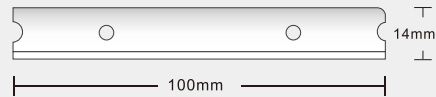

Sk2

Length :101mm Height:22mm
Thickness:0.25mm

FD-302

10pcs/pack 120packs/carton

14 mm

Stainless

Length :100mm Height:14mm
Thickness:0.36mm

FD-305