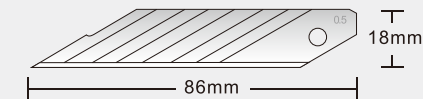

SK2H

Angle :30° Length : 86mm
Seg Width:8.2mm Thickness:0.5mm

FD-09A

10pcs/pack 120packs/carton

18 mm

Sk5

Angle :30° Length : 86mm
Seg Width:8.2mm Thickness:0.5mm

FD-09S