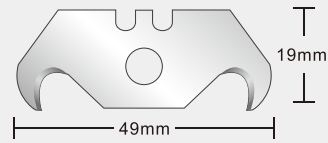

Upper Length:31mm
Lower Length:49mm
Height:19mm Thickness:0.6mm

FD-613

10pcs/pack 200packs/carton

19 mm

Sk2

Upper Length:26.5mm
Lower Length:59mm
Height:19mm Thickness:0.65mm

FD-611

10pcs/pack 200packs/carton

19 mm

Sk2

Upper Length:31mm
Lower Length:49mm
Height:19mm Thickness:0.6mm

FD-614

10pcs/pack 120packs/carton

18 mm

Sk2

Length :100mm Seg width :20mm
Thickness:0.5mm