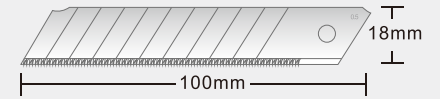

Angle :60° Length : 100mm
Thickness:0.5mm

FD-N50S

10pcs/pack 120packs/carton

18 mm

Sk2

Angle :60° Length : 100mm
Seg Width:7mm Thickness:0.5mm

FD-09T

10pcs/pack 120packs/carton