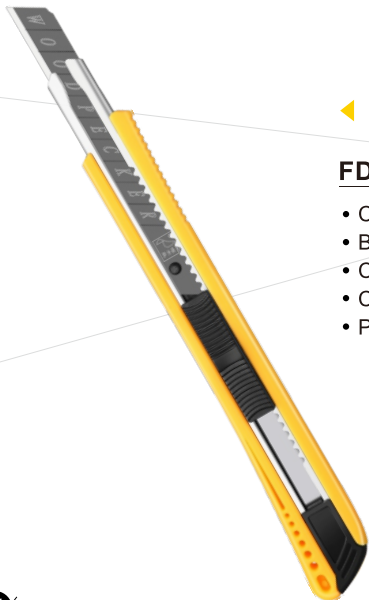

FD-702/9mm Standard Cutter

- Cutter Size: 147x17mm •
- Blade Size: 0.4x9x80mm(suggested match FD-B40)
- Cutter Color: yellow,pink,green,blue,black •
- Cutter Material: High Quality ABS •
- Packing Quantity: 10sets/box 240sets/carton •