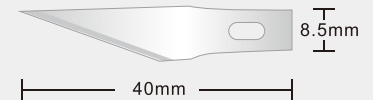

Length :40mm Height :8.5mm
Thickness:0.5mm